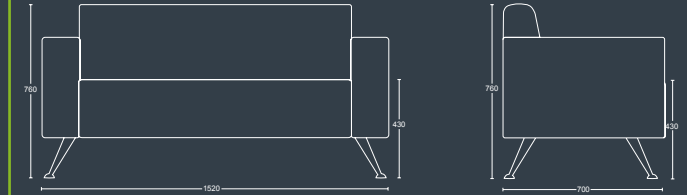

### MP2-FB

Double seat bench with back and chrome legs.

DIMENSIONS	
WIDTH	1200mm
DEPTH	700mm
SEAT HEIGHT	440mm
OVERALL HEIGHT	760mm

### MP2-FBLA/ MP2-FBRA

Double seat bench with back, left or right arm and chrome legs.

DIMENSIONS	
WIDTH	1350mm
DEPTH	700mm
SEAT HEIGHT	440mm
OVERALL HEIGHT	760mm

### MP2-LARA

Double seat armchair with chrome legs.

DIMENSIONS	
WIDTH	1500mm
DEPTH	700mm
SEAT HEIGHT	440mm
OVERALL HEIGHT	760mm

**pulse**  
DESIGN

Parkside Mill, Walter Street, Blackburn, Lancashire BB1 1TL  
 Telephone: 01254 673 400 Fax: 01254 665 571  
 Email: sales@pulse-design.co.uk www.pulse-design.co.uk