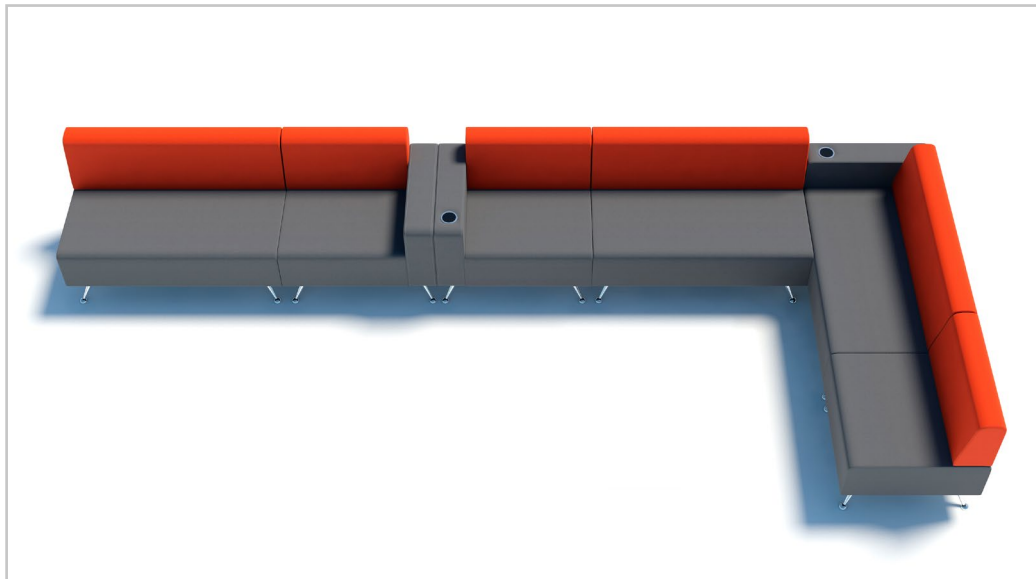

Mosaic Plus

Multi-functional. Versatile. Contemporary. Dynamic.

The Mosaic Plus modular range ticks many boxes. Individual components can be utilised to suit specific spaces and form a vast array of innovative and inventive configurations.

Features

- CMHR foam
- Hardwood frame
- Chrome leg

MOSAIC PLUS MP2-FB / MP1-BLA / MP1-BRA / MP2-FBRA / MPCU