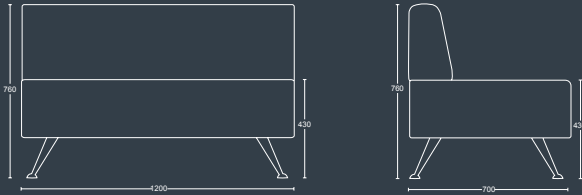

#### DIMENSIONS

**WIDTH** 1200mm  
**DEPTH** 700mm  
**SEAT HEIGHT** 440mm  
**OVERALL HEIGHT** 440mm

### MP2-FB

Double seat bench with back and chrome legs.

DIMENSIONS	
WIDTH	1200mm
DEPTH	700mm
SEAT HEIGHT	440mm
OVERALL HEIGHT	760mm

### MP2-FBLA/ MP2-FBRA

Double seat bench with back, left or right arm and chrome legs.

DIMENSIONS	
WIDTH	1350mm
DEPTH	700mm
SEAT HEIGHT	440mm
OVERALL HEIGHT	760mm

### MP2-LARA

Double seat armchair with chrome legs.

DIMENSIONS	
WIDTH	1500mm
DEPTH	700mm
SEAT HEIGHT	440mm
OVERALL HEIGHT	760mm

**pulse**  
DESIGN

Parkside Mill, Walter Street, Blackburn, Lancashire BB1 1TL  
 Telephone: 01254 673 400 Fax: 01254 665 571  
 Email: sales@pulse-design.co.uk www.pulse-design.co.uk