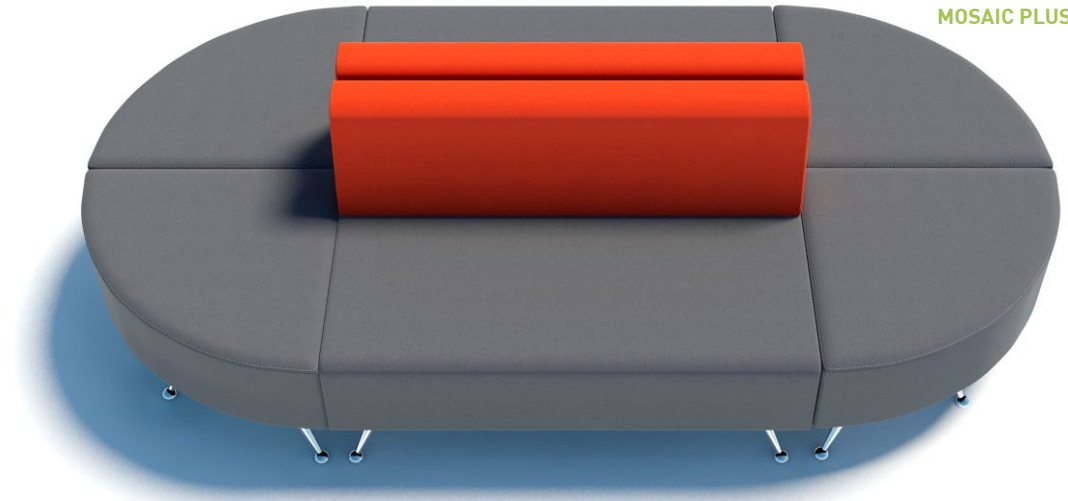

# Mosaic Plus

Multi-functional. Versatile. Contemporary. Dynamic.

The Mosaic Plus modular range ticks many boxes. Individual components can be utilised to suit specific spaces and form a vast array of innovative and inventive configurations.

## Features

- CMHR foam
- Hardwood frame
- Chrome leg

MOSAIC PLUS MP2-FB

MOSAIC PLUS MPCU

MOSAIC PLUS MP2-FB / MP1-BLA / MP1-BRA / MP2-FBRA / MPCU

MOSAIC PLUS MP2-LARA / WIRELESS ARMREST CHARGER

### MP1

Single seat bench with chrome legs.

### MP1-B

Single seat bench with back and chrome legs.