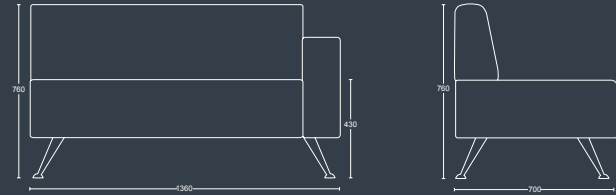

#### DIMENSIONS

**WIDTH** 1200mm  
**DEPTH** 700mm  
**SEAT HEIGHT** 440mm  
**OVERALL HEIGHT** 440mm

### MP2-FB

Double seat bench with back and chrome legs.

DIMENSIONS	
WIDTH	1200mm
DEPTH	700mm
SEAT HEIGHT	440mm
OVERALL HEIGHT	760mm

### MP2-FBLA/ MP2-FBRA

Double seat bench with back, left or right arm and chrome legs.

DIMENSIONS	
WIDTH	1350mm
DEPTH	700mm
SEAT HEIGHT	440mm
OVERALL HEIGHT	760mm

### MP2-LARA

Double seat armchair with chrome legs.

DIMENSIONS	
WIDTH	1500mm
DEPTH	700mm
SEAT HEIGHT	440mm
OVERALL HEIGHT	760mm

**pulse**  
DESIGN

Parkside Mill, Walter Street, Blackburn, Lancashire BB1 1TL  
 Telephone: 01254 673 400 Fax: 01254 665 571  
 Email: sales@pulse-design.co.uk www.pulse-design.co.uk