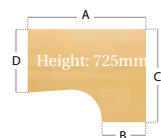

## Cable Control Left Hand Ergonomic Desk

- Removable leg cover
- Concealed cable management
- Two cable access ports
- 25mm thick top

CODE	A	B	C	D
VEL16	1600	600	1200	800
VEL18	1800	600	1200	800

## Cable Control Right Hand Ergonomic Desk

- Removable leg cover
- Concealed cable management
- Two cable access ports
- 25mm thick top

CODE	A	B	C	D
VER16	1600	600	1200	800
VER18	1800	600	1200	800