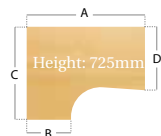

## 800mm Deep Straight Desk

- Removable leg cover
- Concealed cable management
- Two cable access ports
- V8 & V10 have single cable access port
- 25mm thick top
- Depth 800mm

CODE	A	B
V8	800	800
V10	1000	800
V12	1200	800
V14	1400	800
V16	1600	800
V18	1800	800

## Cable Control Left Hand Ergonomic Desk

- Removable leg cover
- Concealed cable management
- Two cable access ports
- 25mm thick top

CODE	A	B	C	D
VEL16	1600	600	1200	800
VEL18	1800	600	1200	800