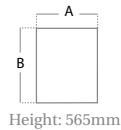

- Fully locking
- Accepts both A4 & foolscap files
- 1 filing and 2 shallow drawers
- With castors
- Ball bearing runners
- 5th castor on drawer front for anti-tilt
- Front castors have brake lock