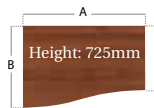

- Traditional Panel End design
- Two cable access ports
- Accepts fixed pedestal on 800mm end
- 25mm thick top