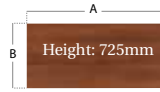

Duo Panel leg

Straight desk

CODE	A	B
DUO8S	800	800
DUO10S	1000	800
DUO12S	1200	800
DUO14S	1400	800
DUO16S	1600	800
DUO18S	1800	800

- Traditional Panel End design
- Two cable access ports
- DUO8S has single cable access port
- 25mm thick top