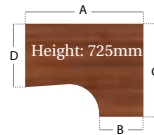

- Traditional Panel End design
- Two cable access ports
- Accepts fixed pedestal on 800mm end
- 25mm thick top