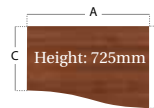

- Traditional Panel End design
- Two cable access ports
- Accepts fixed pedestal on 800mm end
- 25mm thick top