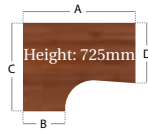

## Left Hand Ergonomic Desk

- Traditional Panel End design
- Two cable access ports
- Accepts fixed pedestal on 800mm end
- 25mm thick top

| CODE    | A    | B   | C    | D   |
|---------|------|-----|------|-----|
| DUO16EL | 1600 | 600 | 1200 | 800 |
| DUO18EL | 1800 | 600 | 1200 | 800 |