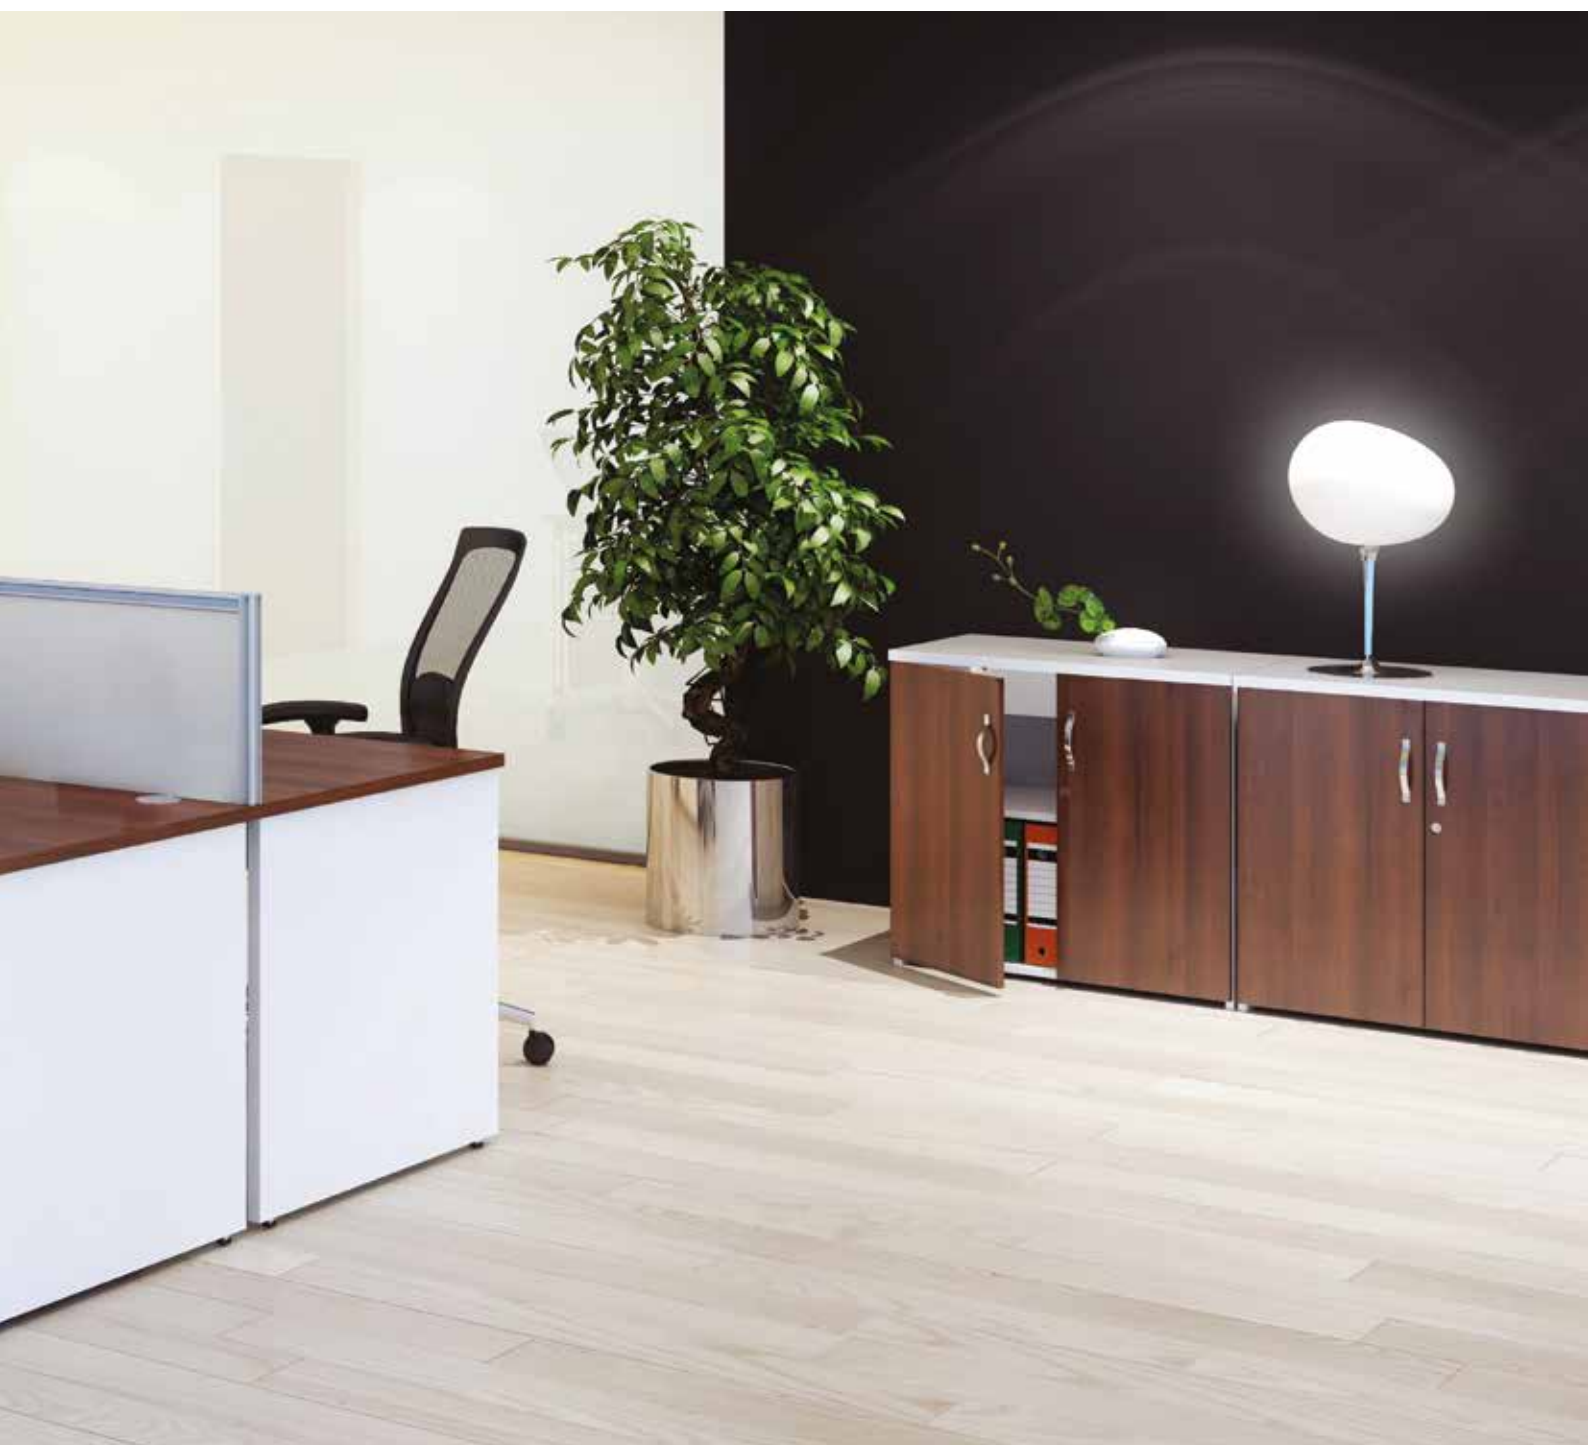

“a fresh approach to office furniture design...”