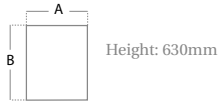

- TMNP 3 shallow drawers
- Lockable
- Castors
- TMP 2 shallow and 1 filing drawer
- Accepts both A4 & foolscap Files
- Lockable
- Castors