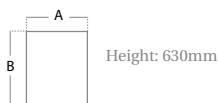

- TNMP 3 shallow drawers
- Lockable
- Castors
- TMP 2 shallow and 1 filing drawer
- Accepts both A4 & foolscap Files
- Lockable
- Castors