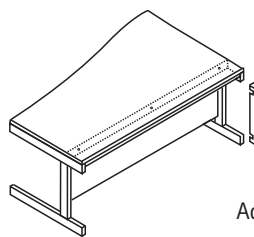

Static Pedestal Desk High 800mm Deep

-	RP	286	432	522	96
-	RPX	286	432	522	96

Return Unit Pedestal with Trays
 RP for use with 18mm desk top
 RPX for use with 25mm desk top

-	CMR	-	-	-	41
-	CMT8	-	415 (actual size)	-	28
-	CMT10	-	615 (actual size)	-	32
-	CMT12	-	815 (actual size)	-	36
-	CMT14	-	1015 (actual size)	-	40
-	CMT16	-	1215 (actual size)	-	49
-	CMT18	-	1415 (actual size)	-	52
-	ACT3	-	-	-	76