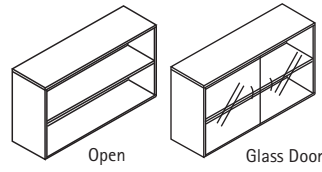

Storage

Top	Code	W	D	H	Price
18	TU0	996	320	800	173
18	TUG	996	320	800	236
25	TUOX	996	320	807	188
25	TUGX	996	320	807	251

Top Unit Cupboard Complete with Shelf

18	SF	800	600	720	342
18	SFB	800	660	720	368
25	SFX	800	600	727	373
25	SFBX	800	660	727	389