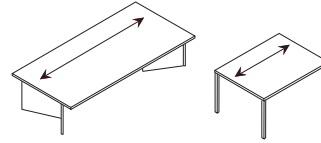

Arrowhead

Reception Table

25	OVRTA10X	1000	600	407	220