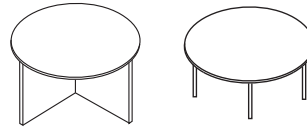

Reception Desking

Top	Code	W	D	H	Price
18	RTC60	600D	-	400	113
25	RTC60X	600D	-	407	125
25	RTCA60X	600D	-	407	198

Arrowhead

Circular Reception Table

18	RT60	600	600	400	82
25	RT60X	600	600	407	94
18	RT80	800	450	400	82
25	RT80X	800	450	407	94
25	RTA80X	800	450	407	189