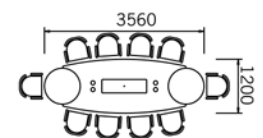

8-10 seater

8 - 10 seater

8-10 Seat Elliptical Top
(3560 x 1200) 25mm thk with
Cable Ports and 2 detachable
Mobile Ends (800^Ø)

*When choosing Glass Insert (G) add £200
per insert*

	code	price
	UBE35T	£2120
	UBE35T	£1590

Finishes: Board finishes are: Walnut (N), Cherry (C), Canadian Maple (CM), White (W), Silver (S), Oak (O), Calva Oak (CO), Beech (B), Grey (G), Japanese Ash (J), Apple (A), Santiago Cherry (SC) and Stone Oak (SO).