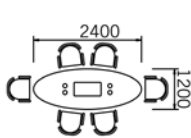

6 seater

6 seater

6 Seat Elliptical Top
(2400 x 1200) 25mm thk with
Cable Ports

*When choosing Glass Insert (G) add £200
per insert*

	code	price
Leg option B or C	UBE24	£954
Leg option A or D	UBE24	£742