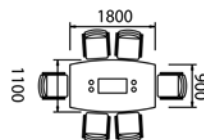

6 seater

6 seater boat

6 Seat Boat Shaped Top (1800 x 900/1100) 25mm thk with Cable Ports

When choosing Glass Insert (G) add £200 per insert

	code	price
	UBS18	£954
	UBS18	£583

Finishes: Board finishes are: Walnut (N), Cherry (C), Canadian Maple (CM), White (W), Silver (S), Oak (O), Calva Oak (CO), Beech (B), Grey (G), Japanese Ash (J), Apple (A), Santiago Cherry (SC) and Stone Oak (SO).