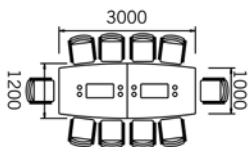

10 seater

10 seater boat

10 Seat Boat Shaped Top (3000 x 1000/1200) 25mm thk with Cable Ports

When choosing Glass Insert (G) add £200 per insert

	code	price
Leg option B or C	UBS30	£1696
Leg option A or D	UBS30	£1166