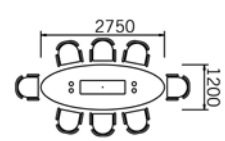

8 seater

8 seater

8 Seat Elliptical Top
(2750 x 1200) 25mm thk with
Cable Ports

*When choosing Glass Insert (G) add £200
per insert*

	code	price
	UBE275	£1060
	UBE275	£848