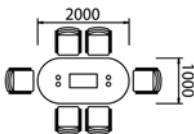

6 seater

6 seater

6 Seat D-Ended Top (2000 x 1000) 25mm thk with Cable Ports

When choosing Glass Insert (G) add £200 per insert

	code	price
Leg option B or C	UBD20	£954
Leg option A or D	UBD20	£636