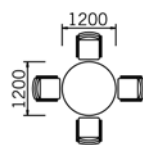

4 seater

4 seater

4 Seat Circular Top (1200^Ø)
25mm thk

Glass insert not available

code	price
UBC12	£636
UBC12	£424