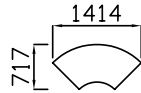

Radius Segment
Top 90° (1414 x
717) with 600
sides 25mm thk –
not available with
Folding Leg Option

	code	price	code	price
Stacking	UCD126-S	£278	UCB146-S	£292
Tilting	UCD126-T	£355	UCB146-T	£356
Folding