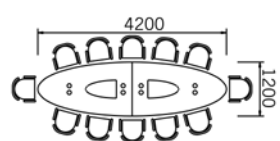

12 seater

12 seater

12 Seat Elliptical Top
(4200 x 1200) 25mm thk with
Cable Ports

*When choosing Glass Insert (G) add £200
per insert*

	code	price
	UBE42	£1696
	UBE42	£1272