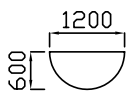

Semi Circle Top
180° (1200 x 600)
with 600 radius
25mm thk –
not available with
Folding Leg Option