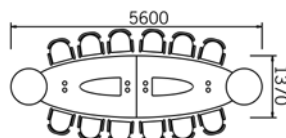

12-14 seater

12-14 seater

12-14 Seat Elliptical Top
(5600 x 1370) 25mm thk with
Cable Ports and 2 detachable
Mobile Ends (800^Ø)

*When choosing Glass Insert (G) add £200
per insert*

	code	price
	UBE56T	£2332
	UBE56T	£1802