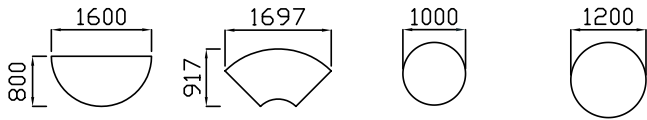

## conference > 800mm deep stacking, tilting and folding

	2000		1800		1600		1400		1200		1000		1600	
	code	price	code	price	code	price	code	price	code	price	code	price	code	price
Stacking	UCR208-S	£300	UCR188-S	£284	UCR168-S	£268	UCR148-S	£252	UCR128-S	£242	UCR108-S	£231	UCT168-S	£278
Tilting	UCR208-T	£362	UCR188-T	£347	UCR168-T	£335	UCR148-T	£323	UCR128-T	£313	UCR108-T	£301	UCT168-T	£355
Folding	UCR208-F	£300	UCR188-F	£284	UCR168-F	£268	UCR148-F	£252	UCR128-F	£242				