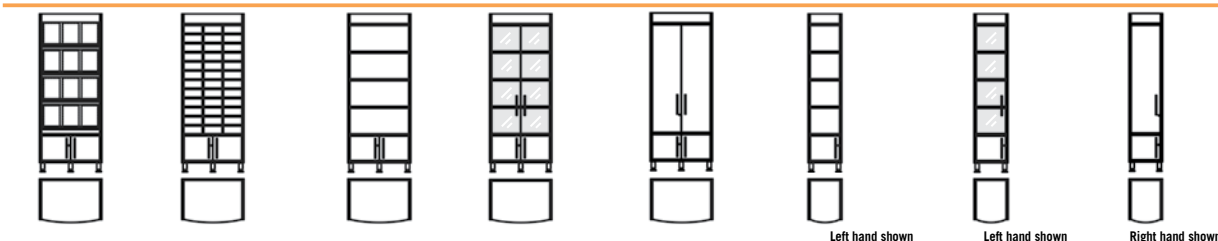

Tall Units

display		pigeon hole		open		glass		hinged		narrow open		narrow glass		narrow hinged	
Tall Display Unit (800W x 556D x 2040H) with 4 swivel shelves, storage shelves behind and lockable base.		Tall Pigeon Hole Unit (800W x 556D x 2040H) with maximum of 36 adjustable Pigeon Holes and lockable base.		Tall Open Unit (800W x 556D x 2040H) with 4 fixed shelves and lockable base.		Tall Glass Door Unit (800W x 556D x 2040H) with 4 fixed shelves, frosted hinged glass doors and lockable base.		Tall Hinged Door Unit (800W x 556D x 2040H) with 4 fixed shelves, lockable hinged door and lockable base.		Tall Narrow Open Unit (430W x 556D x 2040H) with 4 fixed shelves and lockable base.		Tall Narrow Glass Door Unit (430W x 556D x 2040H) with 4 fixed shelves, frosted hinged glass doors and lockable base.		Tall Narrow Hinged Door Unit (430W x 556D x 2040H) with 4 fixed shelves, lockable hinged door and lockable base.	
code	price	code	price	code	price	code	price	code	price	code	price	code	price	code	price
USD20	£901	USP20	£901	USO20	£567	USHG20	£684	USHD20	£631	USON20L USON20R	£398 £398	USHGN20L USHGN20R	£450 £450	USHDN20L USHDN20R	£345 £345

Finishes: Board finishes are: Walnut (N), Cherry (C), Canadian Maple (CM), White (W), Silver (S), Oak (O), Calva Oak (CO), Beech (B), Grey (G), Japanese Ash (J), Apple (A), Santiago Cherry (SC) and Stone Oak (SO).

* Credenza USCREDIT - lighting options not available with this unit