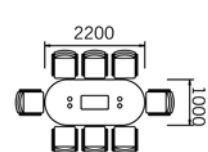

6-8 seater

6-8 seater

6-8 Seat D-Ended Top (2200 x 1000) 25mm thk with Cable Ports

When choosing Glass Insert (G) add £200 per insert

	code	price
Leg option B or C	UBD22	£1050
Leg option A or D	UBD22	£689