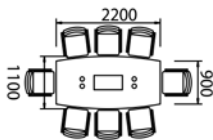

8 seater

8 seater boat

8 Seat Boat Shaped Top (2200 x 900/1100) 25mm thk with Cable Ports

When choosing Glass Insert (G) add £200 per insert

	code	price
	UBS22	£1060
	UBS22	£689