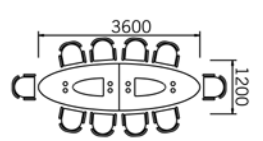

10 seater

10 seater

10 Seat Elliptical Top
(3600 x 1200) 25mm thk with
Cable Ports

*When choosing Glass Insert (G) add £200
per insert*

	code	price
	UBE36	£1590
	UBE36	£1166