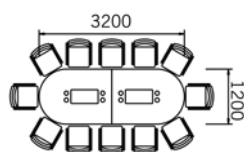

10-12 seater

10-12 seater

10-12 Seat D-Ended Top (3200 x 1200) 25mm thk with Cable Ports

When choosing Glass Insert (G) add £200 per insert

	code	price
Leg option B or C	UBD32	£1696
Leg option A or D	UBD32	£1166