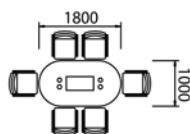

6 seater

6 seater

6 Seat D-Ended Top (1800 x 1000) 25mm thk with Cable Ports

When choosing Glass Insert (G) add £200 per insert

	code	price
Leg option B or C	UBD18	£901
Leg option A or D	UBD18	£583

Finishes: Board finishes are: Walnut (N), Cherry (C), Canadian Maple (CM), White (W), Silver (S), Oak (O), Calva Oak (CO), Beech (B), Grey (G), Japanese Ash (J), Apple (A), Santiago Cherry (SC) and Stone Oak (SO).