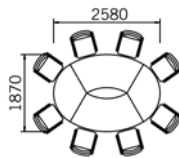

8 seater

8 seater

8 Seat Elliptical Shape
(2580 x 1870) 800 deep Tops
25mm thk

code	price
UBA26Z	£1908

Finishes: Board finishes are: Walnut (N), Cherry (C), Canadian Maple (CM), White (W), Silver (S), Oak (O), Calva Oak (CO), Beech (B), Grey (G), Japanese Ash (J), Apple (A), Santiago Cherry (SC) and Stone Oak (SO).