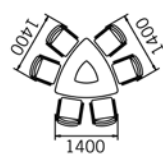

6 seater

6 seater

6 Seat Triangular Top
(1400 sides) 25mm thk

When choosing Glass Insert (G) add £200 per insert

code	price
UBT14	£795
UBT14	£636

Leg option B or C

Leg option D