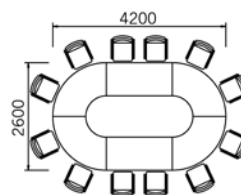

12 seater

12 seater

12 Seat D-Ended Shape
(4200 x 2600 sides) 800 deep
Tops 25mm thk

code	price
UBA42W	£2862