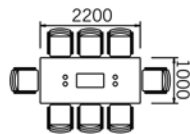

8 seater

8 seater

8 Seat Rectangular Top (2200 x 1000) 25mm thk with Cable Ports

When choosing Glass Insert (G) add £200 per insert

	code	price
	UBR22	£848
	UBR22	£583