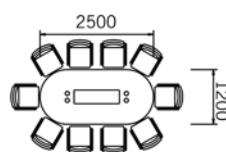

8-10 seater

8-10 seater

8-10 Seat D-Ended Top (2500 x 1200) 25mm thk with Cable Ports

When choosing Glass Insert (G) add £200 per insert

	code	price
Leg option B or C	UBD25	£1166
Leg option A or D	UBD25	£795