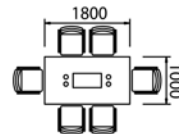

6 seater

6 seater

6 Seat Rectangular Top (1800 x 1000) 25mm thk with Cable Ports

When choosing Glass Insert (G) add £200 per insert

	code	price
	UBR18	£742
	UBR18	£530