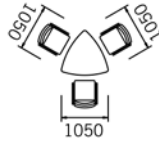

3 seater

3 seater

3 Seat Triangular Top
(1050 sides) 25mm thk

Glass insert not available

code	price
UBT10	£689
UBT10	£530

Finishes: Board finishes are: Walnut (N), Cherry (C), Canadian Maple (CM), White (W), Silver (S), Oak (O), Calva Oak (CO), Beech (B), Grey (G), Japanese Ash (J), Apple (A), Santiago Cherry (SC) and Stone Oak (SO).