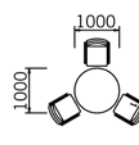

3 seater

3 seater

3 Seat Circular Top (1000^Ø)
25mm thk

Glass insert not available

code	price
UBC10	£583
UBC10	£371