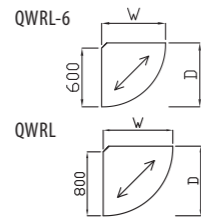

90° 2 Way Radius Link

Code	W x D x H	Price £
QWRL-6	650 x 650 x 727	£170
QWRL	850 x 850 x 727	£170