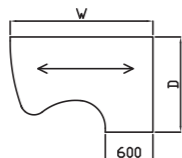

Conference Radial Workstation

Price £					
Code	Hand	W x D x H	S	RR/RL/C	P
QSPWZ18	L or R	1800 x 1200 x 727	£492	£515	£602