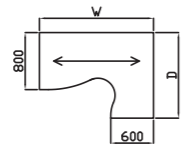

Eclipse Radial Workstation

Price £					
Code	Hand	W x D x H	S	RR/RL/C	P
QSPWT14	L or R	1400 x 1200 x 727	£447	£472	£556
QSPWT16	L or R	1600 x 1200 x 727	£461	£486	£570
QSPWT18	L or R	1800 x 1200 x 727	£476	£501	£587