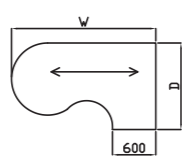

Price £					
Code	Hand	W x D x H	S	RR/RL/C	P
QSPWD20	L or R	2000 x 1200 x 727	£596	£622	£710