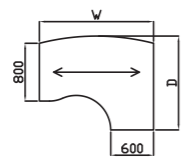

Classik Conference Radial Workstation

Price £					
Code	Hand	W x D x H	S	RR/RL/C	P
QSPWB16	L or R	1600 x 1315 x 727	£552	£578	£666
QSPWB18	L or R	1800 x 1315 x 727	£578	£602	£691