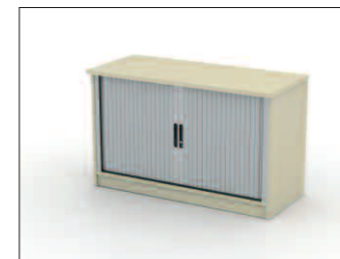

Base Unit Tambour Cupboards

Code	W x D x H	Grain	Shelves included	Price £
EBUSTDLR	1200 x 525 x 727	LR	-	£424
EBUSTDFB	1200 x 525 x 727	FB	-	£424

Base Unit Tambour Cupboards Bow Front

Code	W x D x H	Grain	Shelves included	Price £
EBUSTDBLR	1200 x 600 x 727	LR	-	£454
EBUSTDBFB	1200 x 600 x 727	FB	-	£454