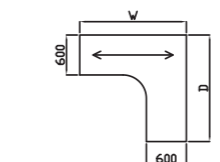

Code	Hand	W x D x H	Price £		
			S	RR/RL/C	P
QUN12-66	L or R	1200 x 1200 x 727	£454	£482	£616
QUN14-66	L or R	1400 x 1400 x 727	£506	£535	£563
QUN16-66	L or R	1600 x 1600 x 727	£539	£564	£698
QUN18-66	L or R	1800 x 1800 x 727	£578	£602	£735