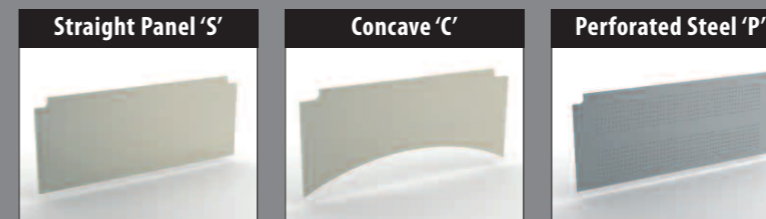

Cable Management

Cable Tray

Code	Size	Price £
QVCMT8	To Suit QVDU8 (415mm Actual Size) 415mm	£28
QVCMT10	To Suit QVDU10 (615mm Actual Size) 615mm	£32
QVCMT12	To Suit QVDU12 (815mm Actual Size) 815mm	£36
QVCMT14	To Suit QVDU14 (1015mm Actual Size) 1015mm	£40
QVCMT16	To Suit QVDU16 (1215mm Actual Size) 1215mm	£49
QVCMT18	To Suit QVDU18 (1415mm Actual Size) 1415mm	£52

Vertical Cable Riser

Code	Size	Price £
QVCR		£53

Self Adhesive Cable Trunking

Code	Size	Price £
ACT3	Supplied in two metre strips	£76

Conference Tables and Links

Rectangular Conference Table

Code	W x D x H	S	C	P	Price £
QCONF16	1600 x 800 x 727	£333	£357	£413	
QCONF18	1800 x 800 x 727	£347	£371	£426	

D-End Conference Table

Code	W x D x H	S	C	P	Price £
QCONF16	1600 x 800 x 727	£369	£394	£449	
QCONF18	1800 x 800 x 727	£387	£413	£469	

Double D-End Conference Table

Code	W x D x H	S	C	P	Price £
QCONFDD20	2000 x 800 x 727	£522	£548	£601	

Conference Extension Link

Code	W x D x H	Price £
QCEL12	1200 x 650 x 727	£371
QCEL16	1600 x 850 x 727	£396

Radial Corner Extension Link

Code	Hand	W x D x H	Price £
QRCEL-6	L or R	850 x 850 x 727	£396
QRCEL	L or R	1050 x 1050 x 727	£396