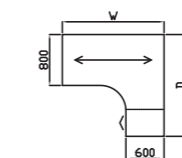

Price £					
Code	Hand	W x D x H	S	RR/RL/C	P
QCOM14-86	L or R	1400 x 1600 x 727	£552	£578	£644
QCOM16-86	L or R	1600 x 1600 x 727	£569	£598	£667
QCOM18-86	L or R	1800 x 1600 x 727	£603	£632	£701