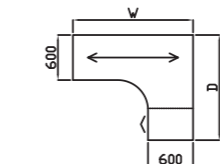

Universal Radial Workstation

Code	Hand	W x D x H	Price £		
			S	RR/RL/C	P
QCOM14-66	L or R	1400 x 1400 x 727	£552	£578	£644
QCOM16-66	L or R	1600 x 1400 x 727	£569	£598	£667
QCOM18-66	L or R	1800 x 1400 x 727	£603	£632	£701