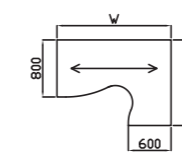

Aquarius 'S' Radial Workstation

Contour 'S' VDU Workstation

Price £					
Code	Hand	W x D x H	S	RR/RL/C	P
QSPWF14	L or R	1400 x 1200 x 727	£406	£430	£483
QSPWF16	L or R	1600 x 1200 x 727	£417	£444	£497
QSPWF18	L or R	1800 x 1200 x 727	£434	£458	£513