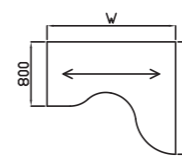

Contour VDU Workstation

Price £					
Code	Hand	W x D x H	S	RR/RL/C	P
QSPWX16	L or R	1600 x 1400 x 727	£434	£458	£522
QSPWX18	L or R	1800 x 1400 x 727	£447	£472	£535