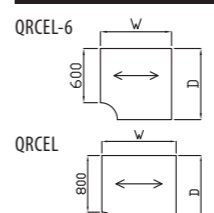

Radial Corner Extension Link

Code	Hand	W x D x H	Price £
QRCEL-6	L or R	850 x 850 x 727	£396
QRCEL	L or R	1050 x 1050 x 727	£396