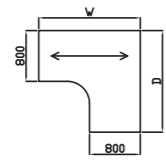

Universal Radial Workstation

Code	Hand	W x D x H	Price £		
			S	RR/RL/C	P
QUN14	L or R	1400 x 1400 x 727	£506	£535	£563
QUN16	L or R	1600 x 1600 x 727	£539	£564	£698
QUN18	L or R	1800 x 1800 x 727	£578	£602	£735