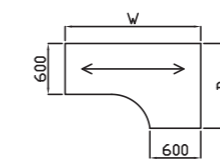

Radial Workstation

Combination Radial Workstation

Code	Hand	W x D x H	Price £		
			S	RR/RL/C	P
QSPW12-66	L or R	1200 x 1000 x 727	£375	£396	£530
QSPW14-66	L or R	1400 x 1000 x 727	£391	£419	£554
QSPW16-66	L or R	1600 x 1000 x 727	£414	£444	£577
QSPW18-66	L or R	1800 x 1000 x 727	£437	£467	£599