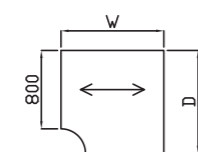

Code	Hand	W x D x H	Price £		
			S	RR/RL/C	P
QCW8	L or R	1050 x 1050 x 727	£396	£422	£448