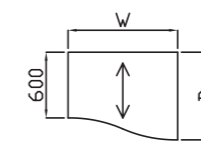

Code	Hand	W x D x H	Price £		
			S	RR/RL/C	P
QRW10	L or R	1000 x 800 x 727	£272	£297	£327