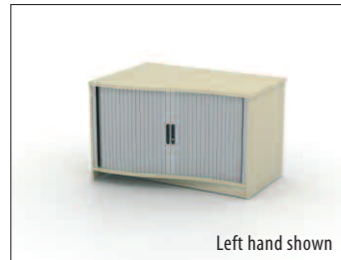

Storage

Base Unit Wave Tambour Storage Unit

Code	W x D x H	Grain	Shelves included	Price £
EWBUSTDL	1162 x 800 x 727	FB	-	£566
EWBUSTDR	1162 x 800 x 727	FB	-	£566