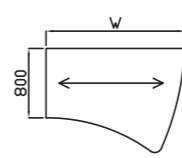

Combination Radial Workstation

Price £					
Code	Hand	W x D x H	S	RR/RL/C	P
QRT16	L or R	1600 x 1200 x 727	£417	£444	£504
QRT18	L or R	1800 x 1200 x 727	£434	£458	£522