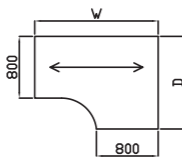

Radial Workstation With two 800 ends

Bow Fronted Radial Workstation

Price £					
Code	Hand	W x D x H	S	RR/RL/C	P
QSPW14-88	L or R	1400 x 1200 x 727	£411	£439	£572
QSPW16-88	L or R	1600 x 1200 x 727	£429	£454	£587
QSPW18-88	L or R	1800 x 1200 x 727	£448	£471	£605