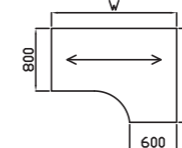

Aquarius Radial Workstation

Price £					
Code	Hand	W x D x H	S	RR/RL/C	P
QSPWA14	L or R	1400 x 1200 x 727	£380	£405	£456
QSPWA16	L or R	1600 x 1200 x 727	£390	£415	£469
QSPWA18	L or R	1800 x 1200 x 727	£406	£430	£482