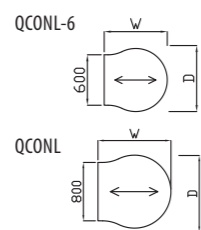

Conference Link

Code	W x D x H	Price £
QCONL-6	800 x 800 x 727	£359
QCONL	1000 x 1000 x 727	£359