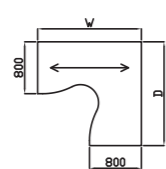

Stealth Universal Radial Workstation

Code	Hand	W x D x H	Price £		
			S	RR/RL/C	P
QUNX16	L or R	1600 x 1600 x 727	£571	£596	£730
QUNX18	L or R	1800 x 1800 x 727	£609	£634	£766