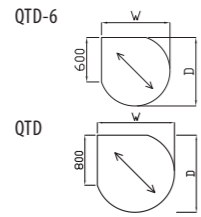

Conference Extension Link

Code	W x D x H	Price £
QCEL12	1200 x 650 x 727	£371
QCEL16	1600 x 850 x 727	£396

Radial Corner Extension Link

Code	Hand	W x D x H	Price £
QRCEL-6	L or R	850 x 850 x 727	£396
QRCEL	L or R	1050 x 1050 x 727	£396

Conference Tables and Links

90° 2 Way Radius Link

Code	W x D x H	Price £
QWRL-6	650 x 650 x 727	£170
QWRL	850 x 850 x 727	£170

Tear Drop Conference Link

Code	W x D x H	Price £
QTD-6	924 x 924 x 727	£422
QTD	1232 x 1232 x 727	£422