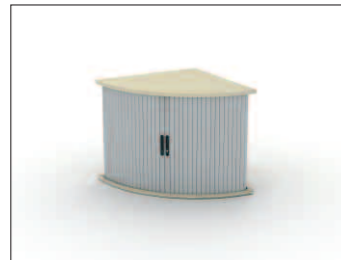

Base Unit Tambour Cupboard Bow Front

Code	W x D x H	Grain	Shelves included	Price £
EBUTDB	996 x 600 x 727	LR	-	£401

Mobile Base Unit Tambour

Code	W x D x H	Grain	Shelves included	Price £
EMTD86	800 x 600 x 727	FB	1	£350

Storage

Base Unit Wave Tambour Storage Unit

Code	W x D x H	Grain	Shelves included	Price £
EWBUSTDL	1162 x 800 x 727	FB	-	£566
EWBUSTDR	1162 x 800 x 727	FB	-	£566

Radial End Tambour Storage Unit

Code	W x D x H	Grain	Shelves included	Price £
ERESTD8	800 x 800 x 727	shown	1	£437