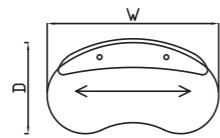

Kidney Reception Desk with Wooden Shelf

Code	Hand	W x D x H	Price £		
			S	RR/RL/C	P
QKR 18	-	1800 x 950 x 727	£627	£654	£692