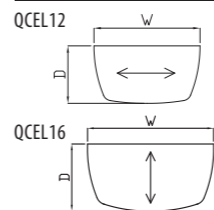

D-End Conference Table

Code	W x D x H	S	C	P	Price £
QCONF16	1600 x 800 x 727	£369	£394	£449	
QCONF18	1800 x 800 x 727	£387	£413	£469	

Double D-End Conference Table

Code	W x D x H	S	C	P	Price £
QCONFDD20	2000 x 800 x 727	£522	£548	£601	

Conference Extension Link

Code	W x D x H	Price £
QCEL12	1200 x 650 x 727	£371
QCEL16	1600 x 850 x 727	£396

Radial Corner Extension Link

Code	Hand	W x D x H	Price £
QRCEL-6	L or R	850 x 850 x 727	£396
QRCEL	L or R	1050 x 1050 x 727	£396