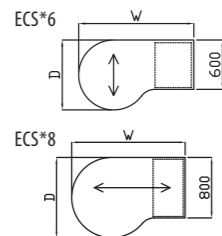

Code	Hand	W x D x H	Price £		
			S	RR/RL/C	P
QSEG3	-	1000 x 600 x 727	£357	£382	£413
QSEG38	-	1200 x 800 x 727	£435	£458	£492

Right hand shown

Conference Workstation

Code	Hand	W x D x H	Price £		
			S	RR/RL/C	P
ECS16 (cpu)	L or R	1400 x 860 x 727	£528		
ECS26	L or R	1400 x 860 x 727	£528		
ECS36	L or R	1400 x 860 x 727	£528		
ECS18 (cpu)	L or R	1500 x 1060 x 727	£598		
ECS28	L or R	1500 x 1060 x 727	£598		
ECS38	L or R	1500 x 1060 x 727	£598		