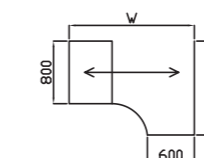

Code	Hand	W x D x H	Price £		
			S	RR/RL/C	P
QSPW14	L or R	1400 x 1200 x 727	£414	£439	£527
QSPW16	L or R	1600 x 1200 x 727	£429	£454	£541
QSPW18	L or R	1800 x 1200 x 727	£448	£472	£559

800mm Deep Desking